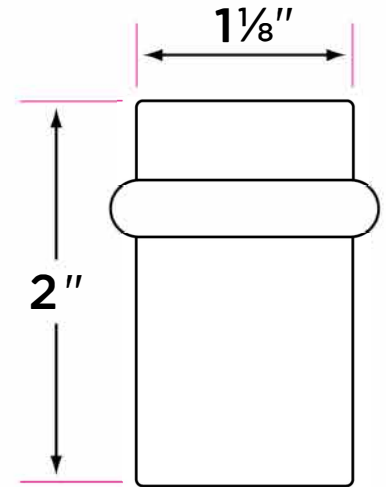

Cylindrical Floor Stop

DS-FL2

DESCRIPTION

PRODUCT CODE

CASE

Cylindrical Floor Stop

DS-FL2

100